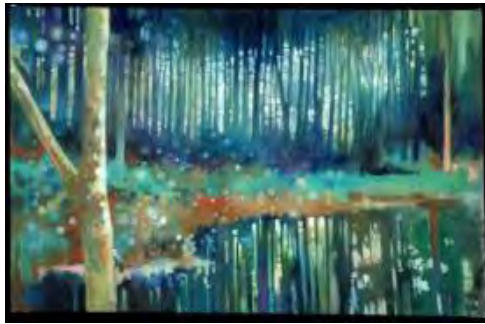

Landscapes & Trees

21-LEFT TURN-31x42 or 19x31 or 13x19-GICLEE

21-WALK WITH HANNAH -24x36-Oil on canvas

21-WALK WITH HANNAH-31x42 or 19x31 or 13x19- GICLEE

Landscapes & Trees

*21-POLARITY-31x42 or 19x31 or 13x19-
GICLEE*