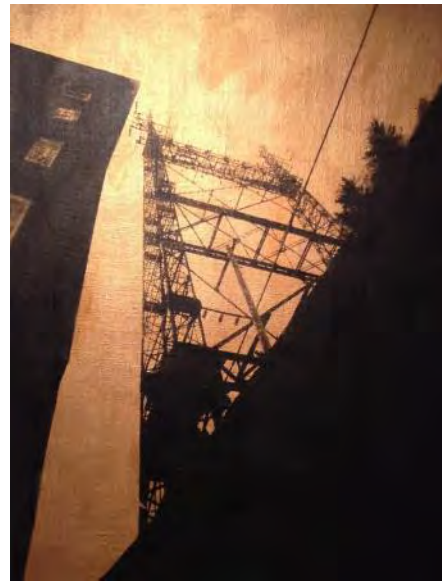

*68-Sharing Stories-40x48-Acrylic,
And 23.5KG Gold Leaf, Pigment on Canvas*

Abstract

86-untitled-Acrylic on canvas

86-Lagoa Azul-36x36-Acrylic on canvas

86-untitled-Acrylic on canvas

CT Architecture

6-ShotTower-24x36-Screenprintonfabric