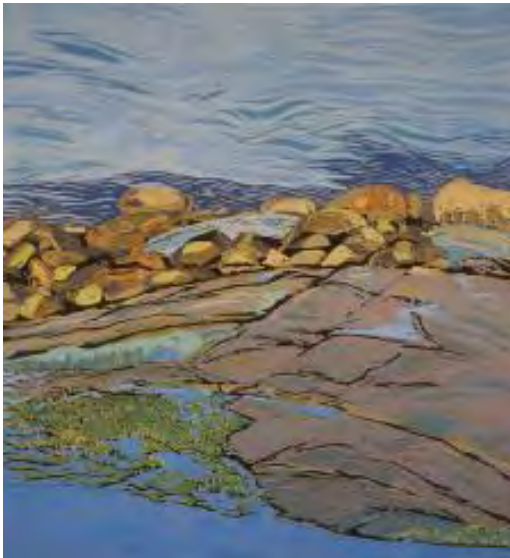

48-Southport Harbor#2-21.25x30-photography

48-SaltMarsh-20x30-photography

48-SherwoodIsland-18.125x30-photography

Waterscapes

48- Example of fine photography in a high visibility lobby

Waterscapes

*56-Reflections Of Green-40x40x1.5-Four Canvases of
20x20 with Each Canvas Individually Wired
AC101 EAST, WALL 2*

Waterscapes

59-Returning Tide-24x30x1-OilOnCanvas

59-Marshlands-24x30x1-OilOnCanvas

59-Through Reeds-24x30x1-OilOnCanvas

Waterscapes

66-Quiet on Farm Pond-24x36-OilOnCanvas

66-Serenity-18.5x14-OilOnCanvas

Waterscapes