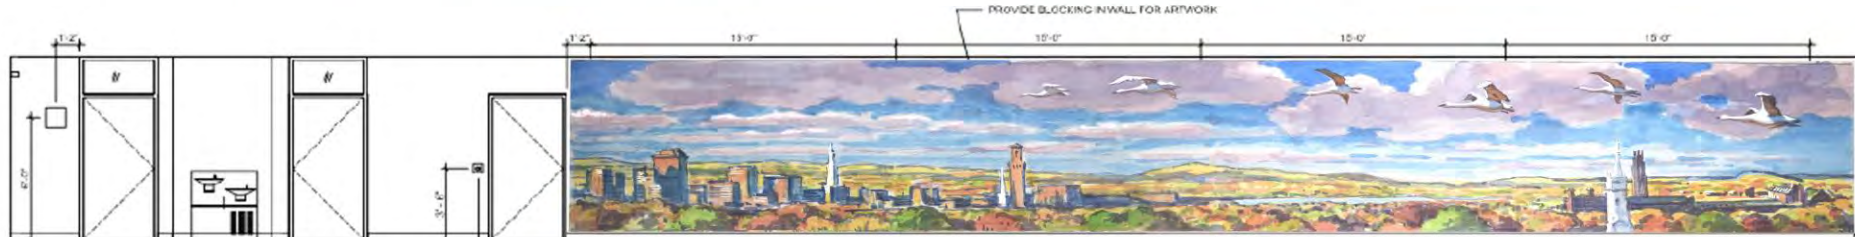

Level 103 Bridge Corridor – Commission #4

3-1000 (1-4 Red)

The Bridge Corridor

Highest Visibility

9'-0" H x 56'-0" W (see elev.)