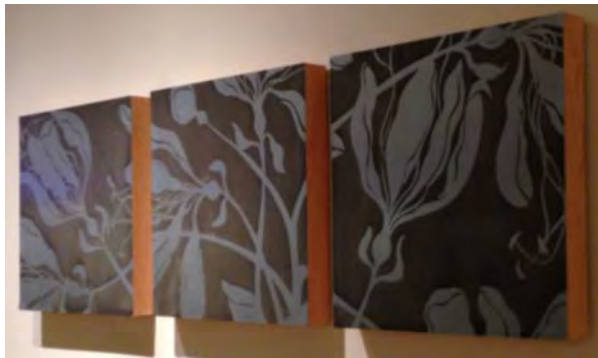

Mixed Media (Beth Weintraub – YNHH Smilow Artist)

*3-Laso
Currently at Smilow Yale New-Haven*