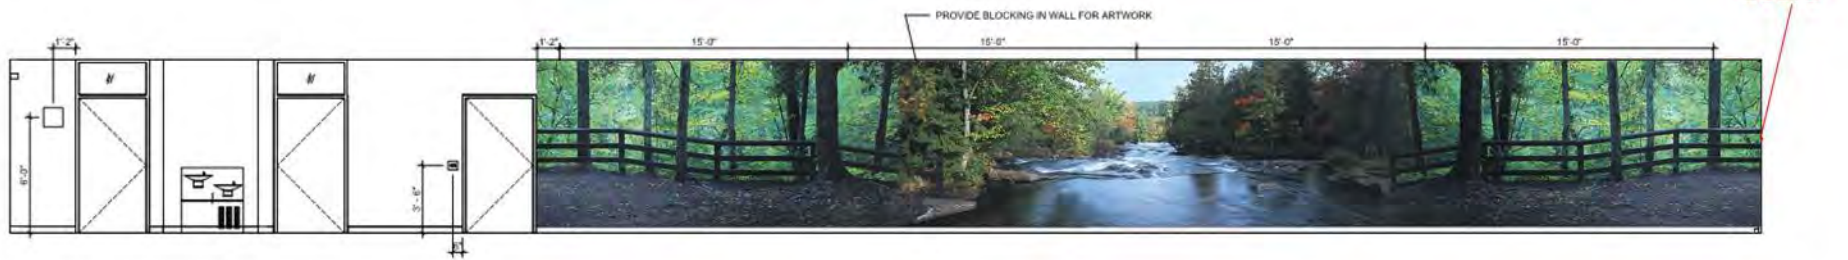

Level 103 Bridge Corridor – Commission #2

3-1000 (1-4 Red)

The Bridge Corridor

Highest Visibility

9'-0" H x 56'-0" W (see elev.)